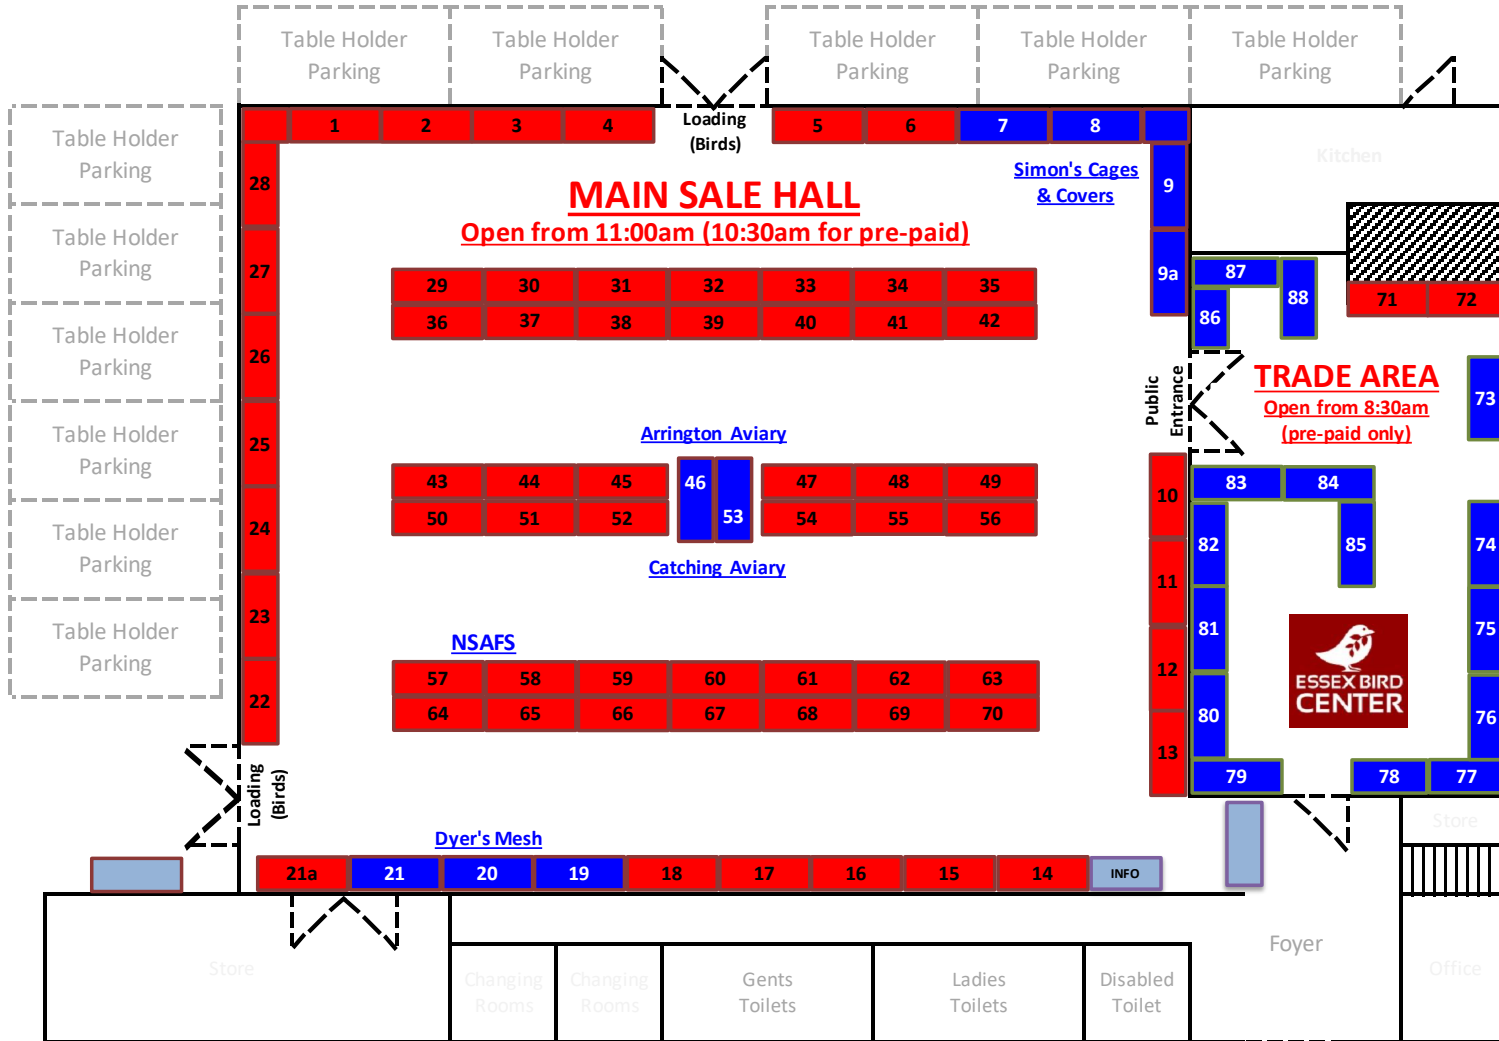

Tables are now **SOLD OUT**. Please contact us if you want to be placed on the waiting list.

KEY

-  1.8m
-  **SOLD** 65
-  **CONFIRMED** 0
-  **RESERVED** 0
-  **AVAILABLE** 0
-  **TRADE** 25
-  6ft
-  **TOTAL** 90

PRE-PAID ENTRANCE (8:30am entry to trade area & 10:30am entry to main sale hall)

URBAN OUTDOOR EVENTS

PAY-ON-DOOR QUEUE (11:00am Entry) →

Tables are now **SOLD OUT**. Please contact us if you want to be placed on the waiting list.